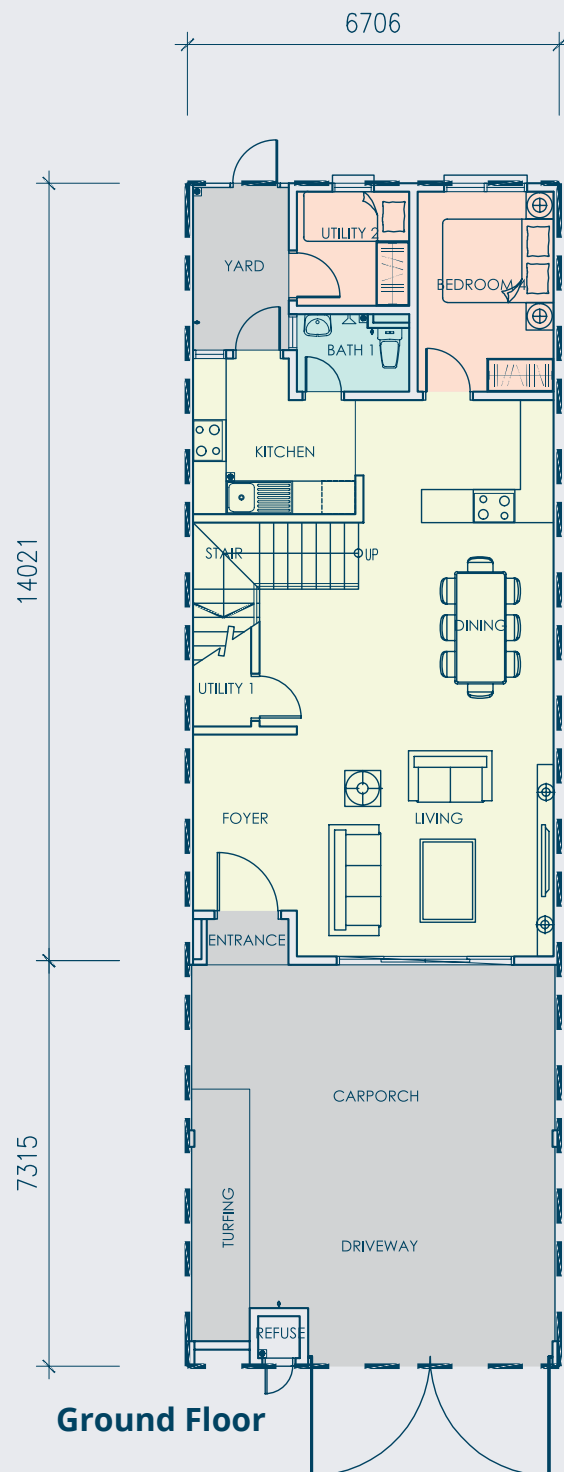

FLOOR PLANS

TYPE A

Bedroom
4+1

Land Size
22' X 70'

Built-Up
2,284
sq.ft.

*All plans and layout are not to scale and are subject to change or amendments as may be required or approved by the relevant authorities.

The floor areas indicated in this brochure are approximate measurements only and are subject to final survey.

FLOOR PLANS

TYPE B

Bedroom
5+1

Land Size
22' X 70'

Built-Up
2,284
sq.ft.

*All plans and layout are not to scale and are subject to change or amendments as may be required or approved by the relevant authorities.

The floor areas indicated in this brochure are approximate measurements only and are subject to final survey.