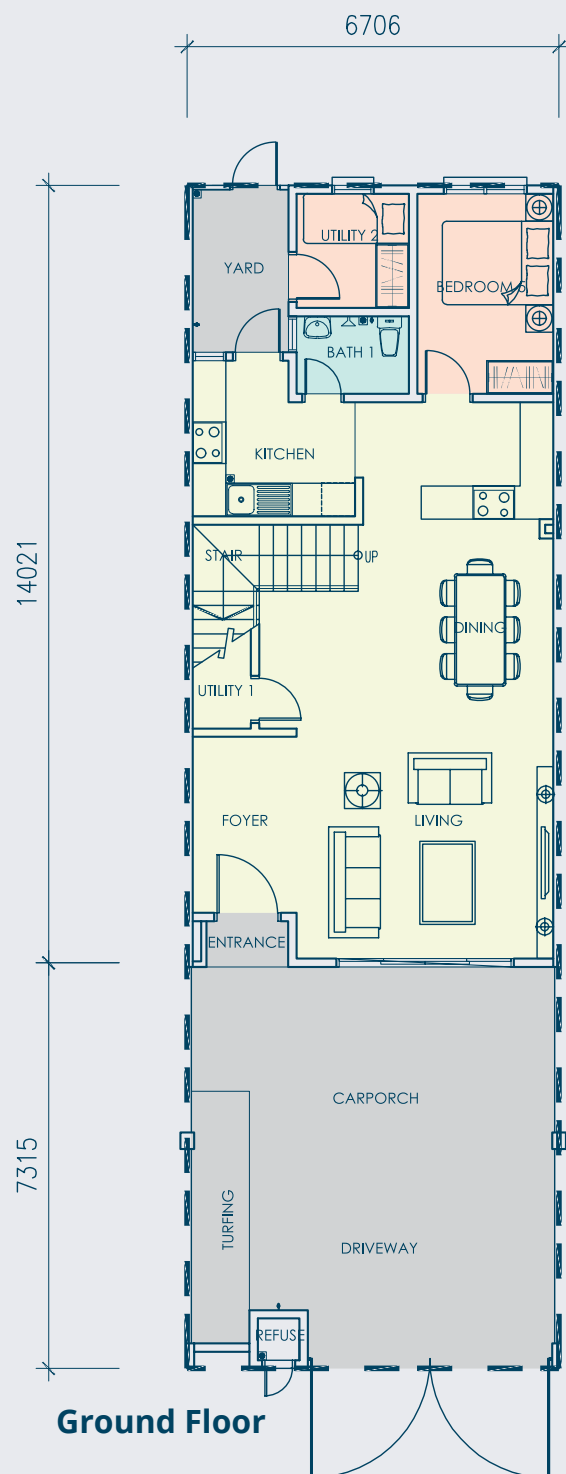

FLOOR PLANS

TYPE A

Bedroom
4+1

Land Size
22' X 70'

Built-Up
2,284
sq.ft.

*All plans and layout are not to scale and are subject to change or amendments as may be required or approved by the relevant authorities.

The floor areas indicated in this brochure are approximate measurements only and are subject to final survey.

FLOOR PLANS

TYPE B

Bedroom
5+1

Land Size
22' X 70'

Built-Up
2,284
sq.ft.

*All plans and layout are not to scale and are subject to change or amendments as may be required or approved by the relevant authorities.

The floor areas indicated in this brochure are approximate measurements only and are subject to final survey.