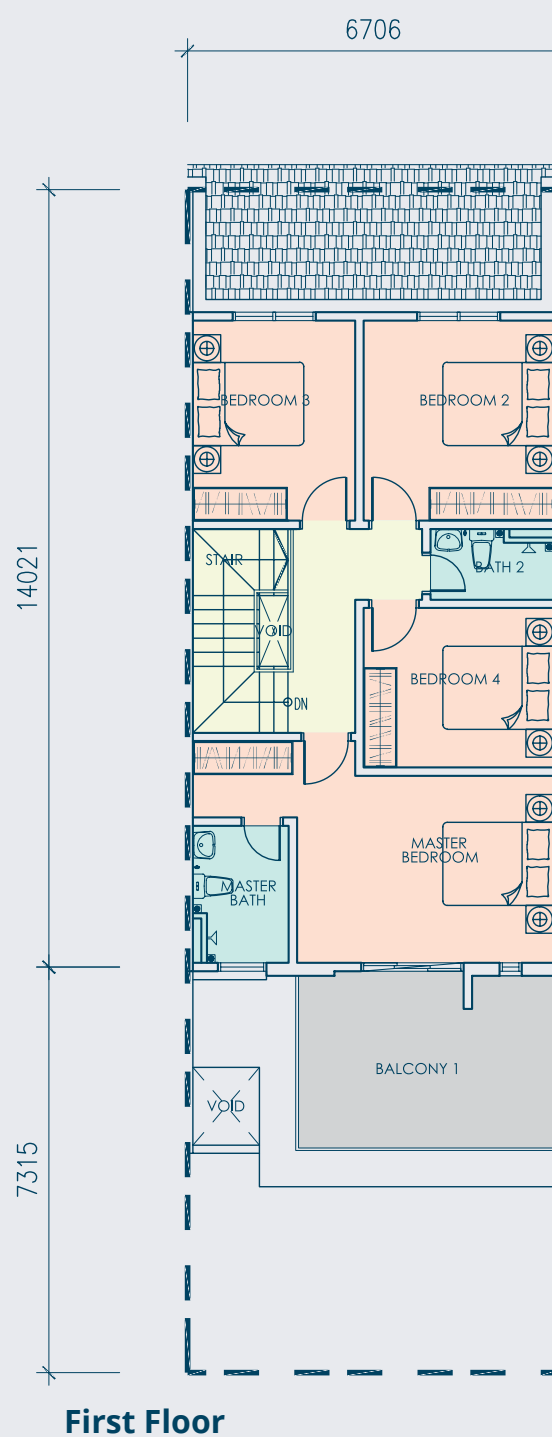

FLOOR PLANS

TYPE A

Bedroom
4+1

Land Size
22' X 70'

Built-Up
2,284
sq.ft.

*All plans and layout are not to scale and are subject to change or amendments as may be required or approved by the relevant authorities.

The floor areas indicated in this brochure are approximate measurements only and are subject to final survey.

FLOOR PLANS

TYPE B

Bedroom
5+1

Land Size
22' X 70'

Built-Up
2,284
sq.ft.

*All plans and layout are not to scale and are subject to change or amendments as may be required or approved by the relevant authorities.

The floor areas indicated in this brochure are approximate measurements only and are subject to final survey.