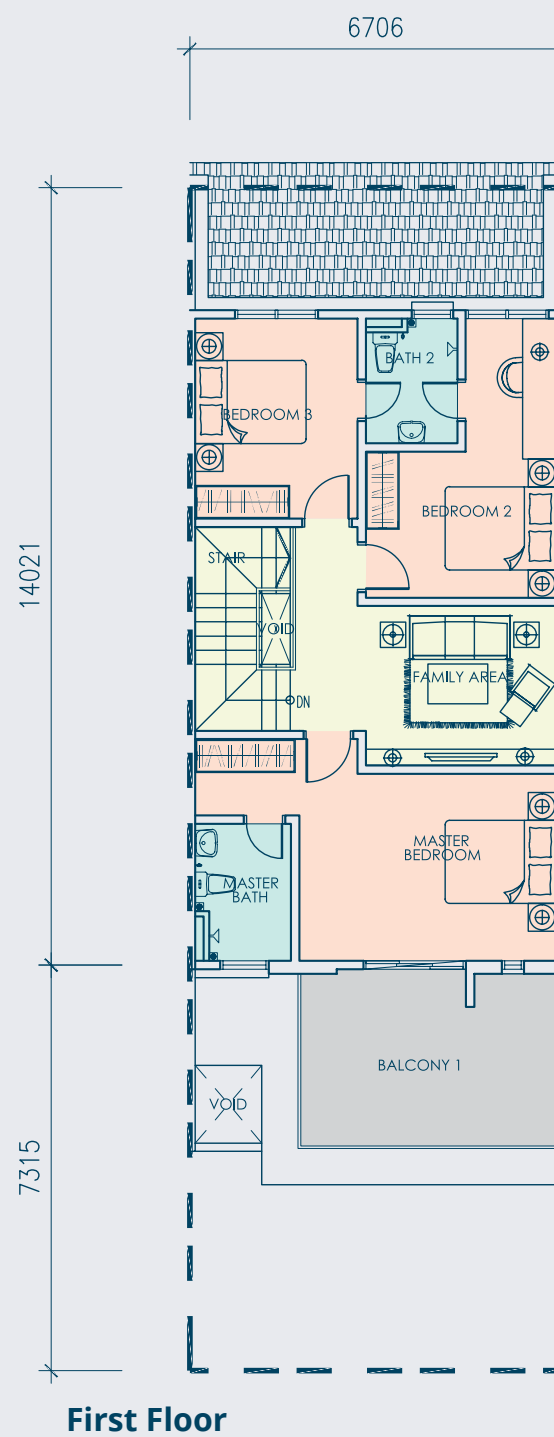

FLOOR PLANS

TYPE A

Bedroom
4+1

Land Size
22' X 70'

Built-Up
2,284
sq.ft.

*All plans and layout are not to scale and are subject to change or amendments as may be required or approved by the relevant authorities.

The floor areas indicated in this brochure are approximate measurements only and are subject to final survey.

FLOOR PLANS

TYPE B

Bedroom
5+1

Land Size
22' X 70'

Built-Up
2,284
sq.ft.

*All plans and layout are not to scale and are subject to change or amendments as may be required or approved by the relevant authorities.

The floor areas indicated in this brochure are approximate measurements only and are subject to final survey.