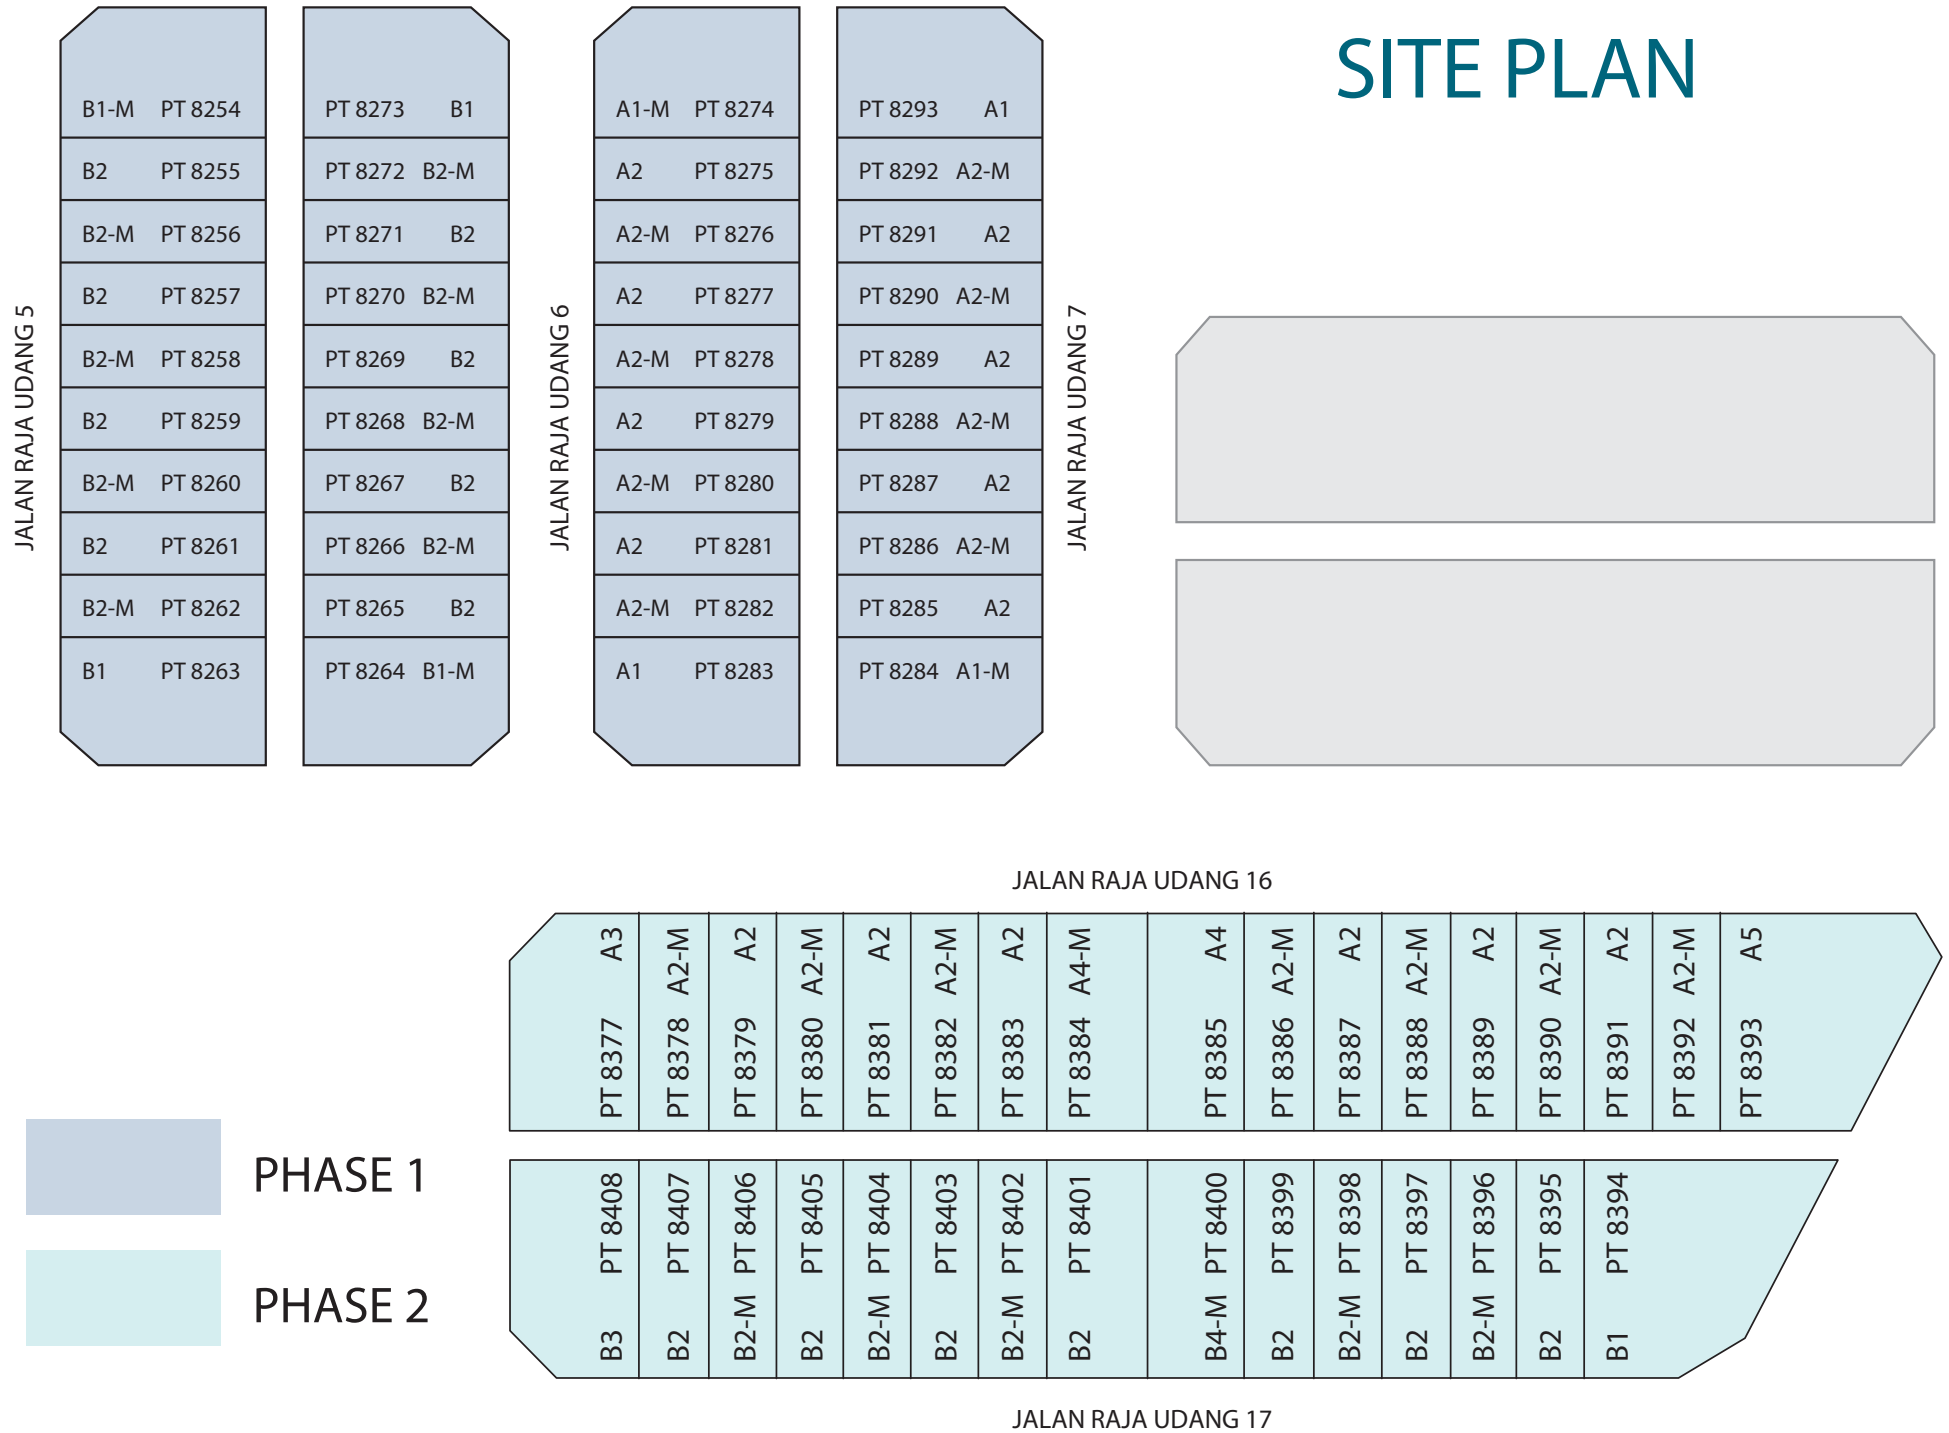

@ pantai sepang putra

SITE PLAN

Note: All plans and layout are not to scale and are subject to change or amendments as may be required or approved by the relevant

authorities.